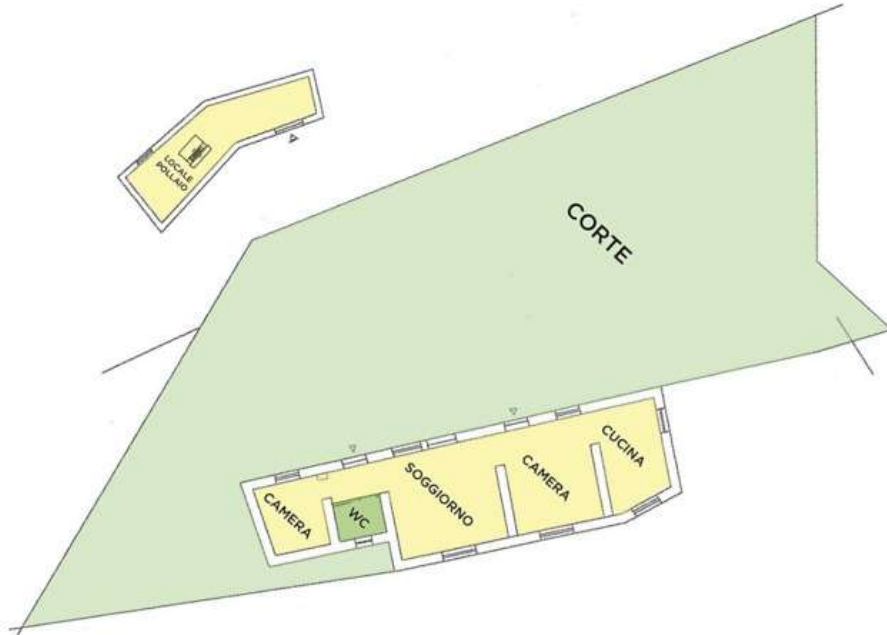

Estate Caparedda - plans

LOC. CAPAREDDA / NUORO
PIANO TERRA

Sardahousing.com

sardahousing.com

+39 070 748016 info@sardahousing.com

LOC. CAPAREDDA / NUORO
PIANO TERRA

Sardahousing.com