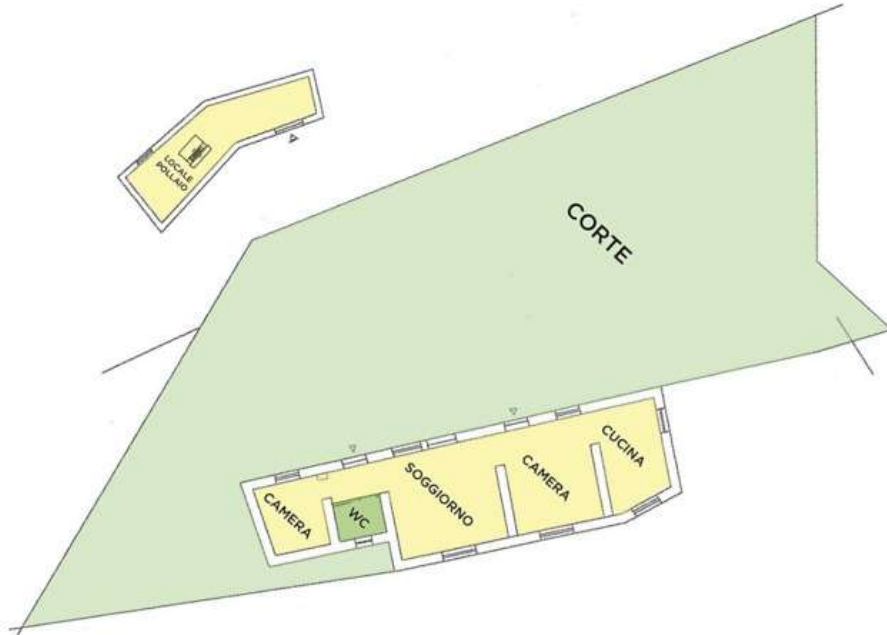

sardahousing.com

+39 070 748016 info@sardahousing.com

Tenuta Caparedda - planimetrie

LOC. CAPAREDDA / NUORO
PIANO TERRA

Sardahousing.com

sardahousing.com

+39 070 748016 info@sardahousing.com

LOC. CAPAREDDA / NUORO
PIANO TERRA