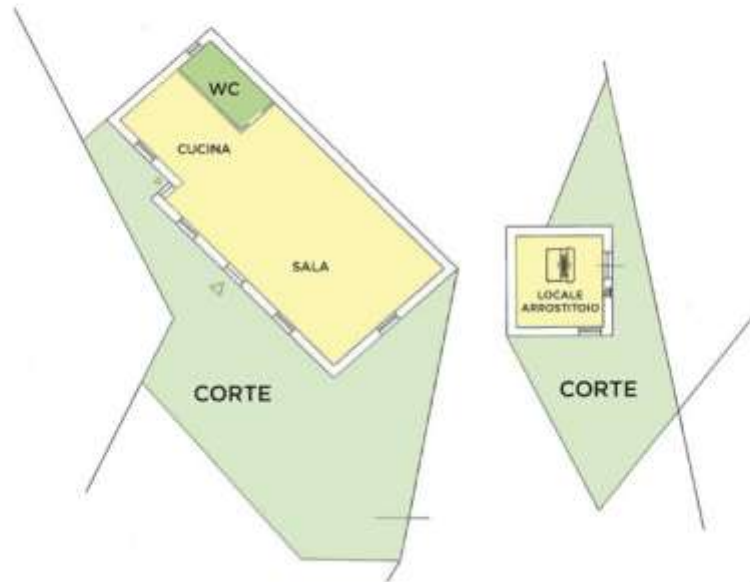

sardahousing.com

+39 070 748016 info@sardahousing.com

Tenuta Caparedda - planimetrie

LOC. CAPAREDDA / NUORO
PIANO TERRA

Sardahousing.com

sardahousing.com

+39 070 748016 info@sardahousing.com

LOC. CAPAREDDA / NUORO
PIANO TERRA