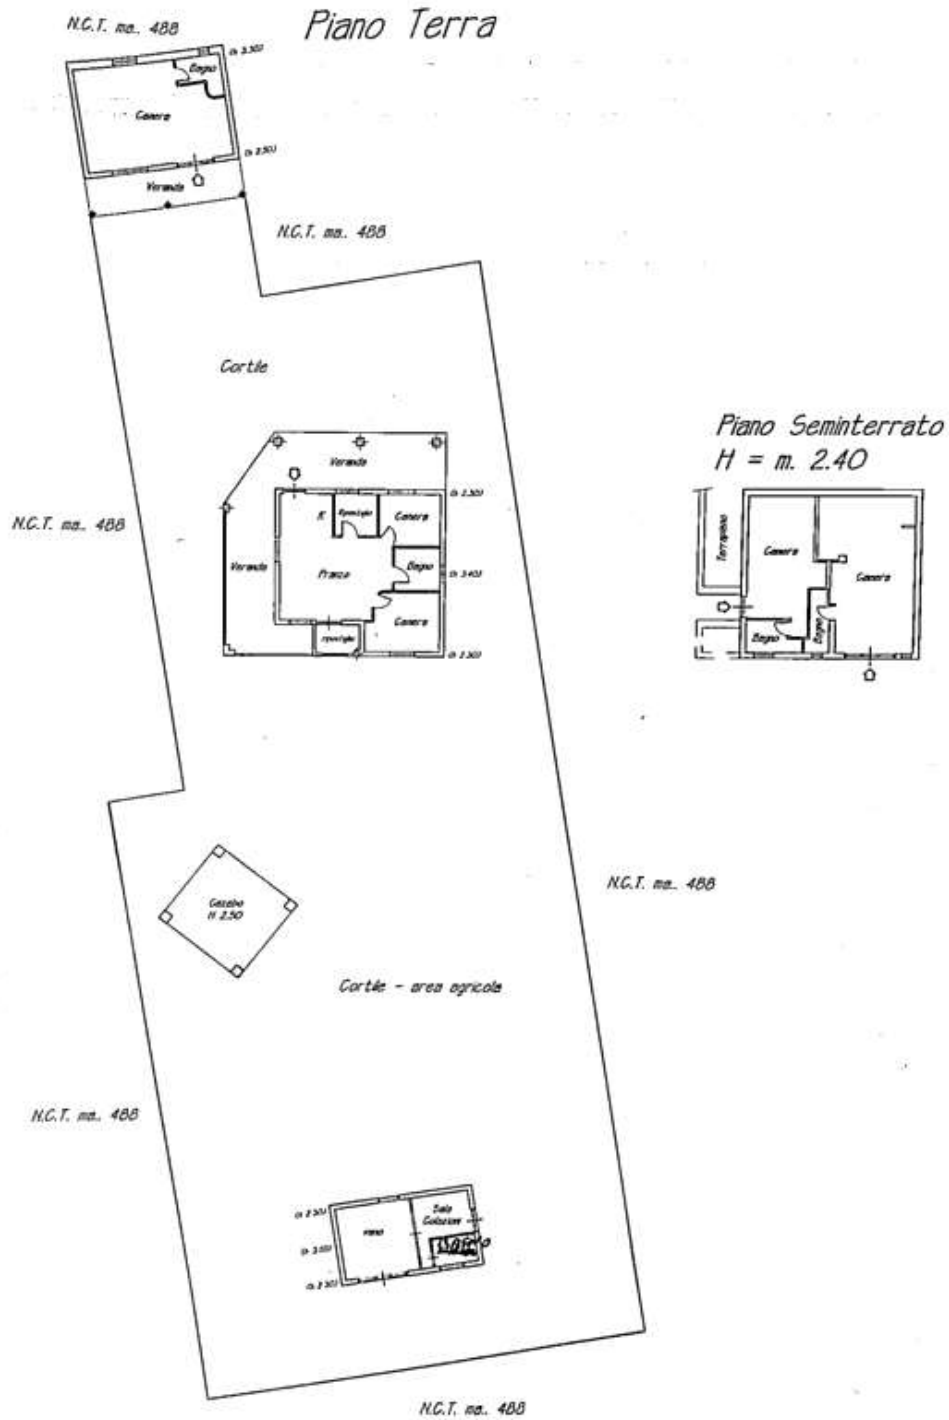

Villa Fantasy - planimetrie

sardahousing.com

+39 070 748016 info@sardahousing.com

Piano Seminterrato

H = m. 2.40

Sardahousing.com